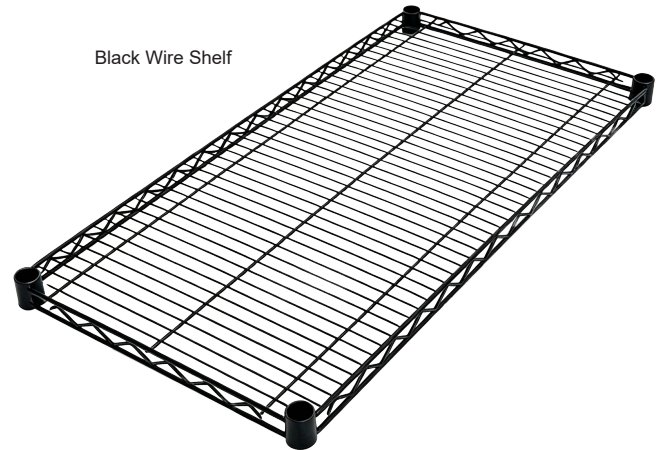

Black Epoxy Stock Shelves

Durable, Convenient, and Easy to Clean

The perfect choice for keeping stock within reach. Turn unused space into a neatly organized storage center adaptable to your specific needs. The open wire construction maximizes light and circulation of air to keep stored items dry and ventilated. Our shelves are sturdily constructed to endure everyday handling.

- Metal build
- Modular assembly
- Black epoxy coated
- High load capacity

Wire Shelves

Black Epoxy Wire Shelves	
Item	Dimensions
48094	18" x 36"
48095	18" x 48"
48096	18" x 60"
48097	24" x 36"
48098	24" x 48"
48099	24" x 60"
49260	18" x 42"
49261	18" x 54"
49262	18" x 72"
49263	24" x 42"
49264	24" x 54"
49265	24" x 72"

Leveler

S-clip

Posts

Black Epoxy Posts	
Item	Height
48090	64"
48091	72"
48092	74"
48093	84"

Black Wire Shelf

Wire Shelving Kits

Black Epoxy Wire Shelving Kits	
Item	Dimensions
49254	(4pc.)18" x 36" shelves, (4 set) 72" segmented posts, (16pc.) Clips, (4pc.) Levelers. Dimensions: 18" x 36" x 72"
49255	(4pc.)18" x 48" shelves, (4 set) 72" segmented posts, (16pc.) Clips, (4pc.) Levelers. Dimensions: 18" x 48" x 72"
49256	(4pc.)18" x 60" shelves, (4 set) 72" segmented posts, (16pc.) Clips, (4pc.) Levelers. Dimensions: 18" x 60" x 72"
49257	(4pc.)24" x 36" shelves, (4 set) 72" segmented posts, (16pc.) Clips, (4pc.) Levelers. Dimensions: 24" x 36" x 72"
49258	(4pc.)24" x 48" shelves, (4 set) 72" segmented posts, (16pc.) Clips, (4pc.) Levelers. Dimensions: 24" x 48" x 72"
49259	(4pc.)24" x 60" shelves, (4 set) 72" segmented posts, (16pc.) Clips, (4pc.) Levelers. Dimensions: 24" x 60" x 72"